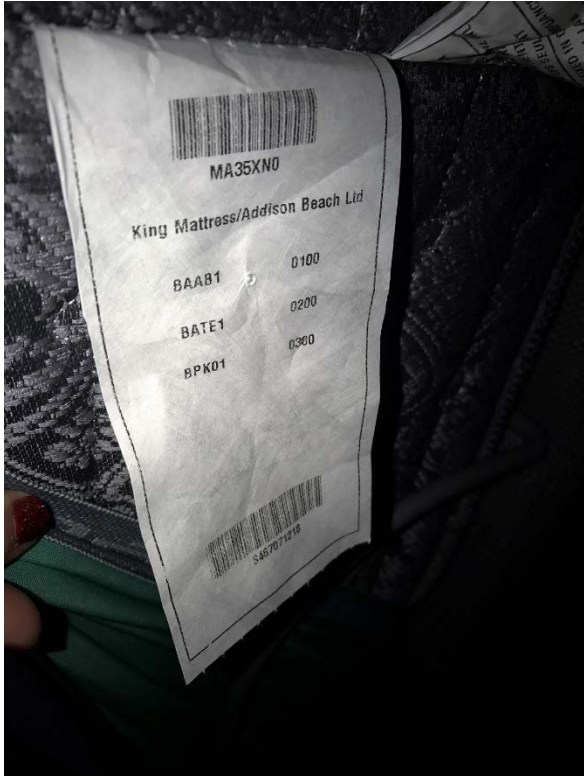

The Red circle below outlines what foundations are suitable for the mattress I was sold and told would work with a power base.

Mattress Tags- King mattress/

Addison Beach LTD